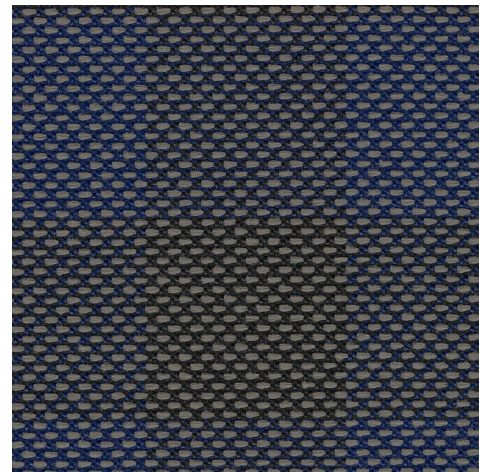

Steelcut Beat

kvadrat

105

355

375

345

785

395

655

775

615

115

175

Steelcut Beat

645

965

Steelcut Beat

Designed by Frans Dijkmeijer & Giulio Ridolfo

100% post-consumer recycled polyester

Direction: ↕

Width: approx. 140cm (55")

Abrasion: 100,000 Martindale

Click here for full Technical Specifications.